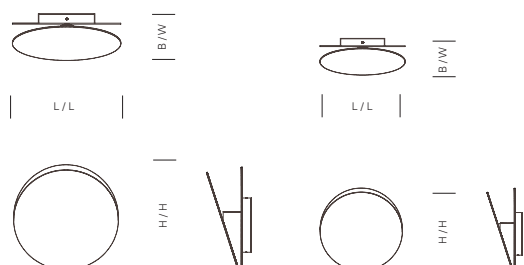

Schalter, Dimmer: Wandschalter, dimmbar über externen

Wandschalter, Phasenabschnitt, Phasenanschnitt

Kabel: Kein Kabel

Fassungstyp: GU10

Leuchtmittel: LED Retrofit

Leistung: 3,7 W

Lichtstärke: 230 lm

Farbtemperatur: 2700 K, warmweiß

Farbwiedergabe CRI: 90 Ra (wenn Farbe Signalweiß)

Lebensdauer: 50.000 Stunden

Installation site: Interior

Installation type: Exposed fitting

Enclosure material: Steel, powder-coated

In accordance with DIN 40050: IP20

Appliance class: 2

Weight: D230 2,5 kg, D330 3,5 kg;

Diffuser: No

Light distribution: Direct

Voltage supply: 230V/50Hz

Switch, Dimmer: Wall-mounted switch, dimmable through external

wall-mounted switch, trailing edge, leading edge

Cable: No cable

Socket: GU10

Light source: LED Retrofit

Power: 3,7 W

Luminous flux: 230 lm

Colour temperature: 2700 K, warm white

Colour rendering index CRI: 90 Ra (if colour signal white)

Life span: 50.000 hours

Bedingt durch ständige Optimierung der Leuchtmittel und Materialien können sich obige Angaben verändern. Bitte erfragen Sie immer das aktuellste Produktblatt. Lumen wurden auf Basis der Leuchten berechnet, nicht gemessen und können daher leicht abweichen. /

Due to constant optimisation of the light sources and materials, the above information might change. Please always request the most current product sheet. Lumen have been calculated on the basis of the lights and thus may vary slightly.